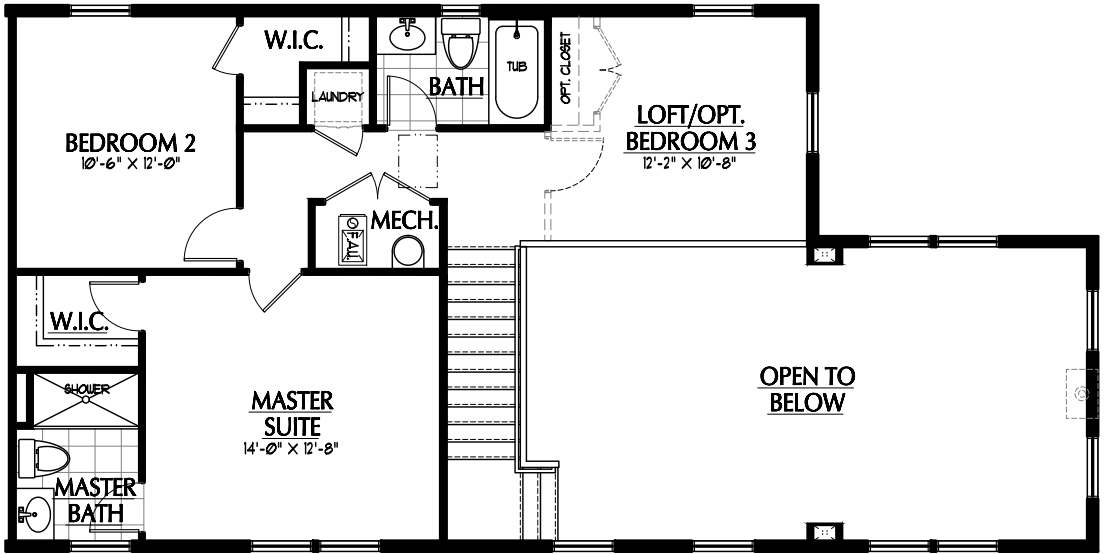

# MEWS A

BEDROOMS: 2 (opt. 3)  
BATHROOMS: 2.5  
FINISHED SQ FT: 1416  
TOTAL SQ FT: 1416

ALTERNATE ELEVATION  
CHECK WITH AGENT ON LOCATIONS

ILLUSTRATIONS ARE THE ARTISTS RENDERING ONLY AND ARE SUBJECT TO CHANGE WITHOUT NOTICE MEASUREMENTS SHOWN ARE APPROXIMATE.

SECOND FLOOR

MASTER SUITE BALCONY OPT.

FIRST FLOOR

MEWS EAST BLOCK

MEWS A