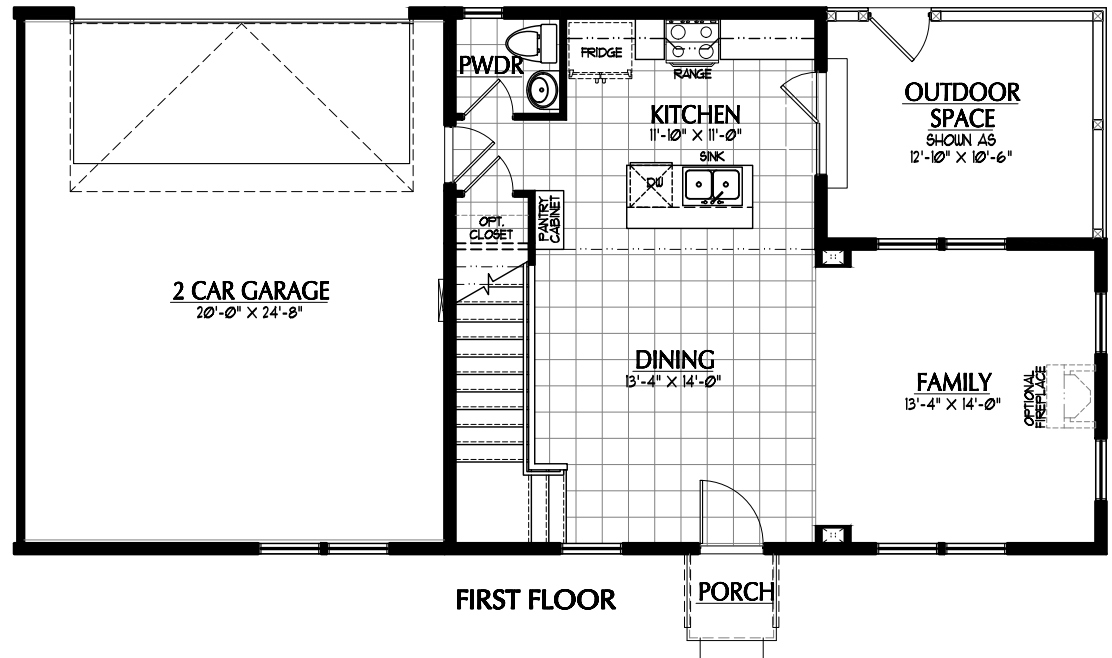

# MEWS A

BEDROOMS: 2 (opt. 3)  
BATHROOMS: 2.5  
FINISHED SQ FT: 1416  
TOTAL SQ FT: 1416

ALTERNATE ELEVATION  
CHECK WITH AGENT ON LOCATIONS

ILLUSTRATIONS ARE THE ARTISTS RENDERING ONLY AND ARE SUBJECT TO CHANGE WITHOUT NOTICE MEASUREMENTS SHOWN ARE APPROXIMATE.

SECOND FLOOR

MASTER SUITE BALCONY OPT.

FIRST FLOOR

MEWS EAST BLOCK

MEWS A