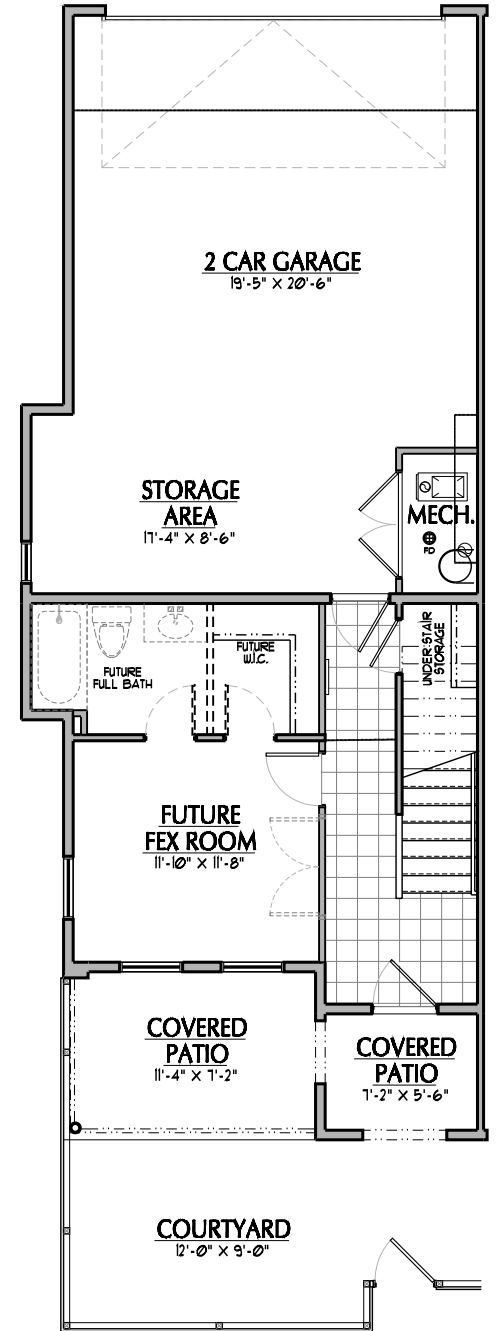

SPYGLASS II

BEDROOMS: 3
BATHROOMS: 2.5
FINISHED SQ FT: 1888
TOTAL SQ FT: 2117

ILLUSTRATIONS ARE THE ARTIST'S RENDERING ONLY AND ARE SUBJECT TO CHANGE WITHOUT NOTICE MEASUREMENTS SHOWN ARE APPROXIMATE.

OPT SECOND MASTER

SECOND FLOOR

FIRST FLOOR

GROUND FLOOR

MEWS LIGHTHOUSE EAST BLOCK

SPYGLASS II