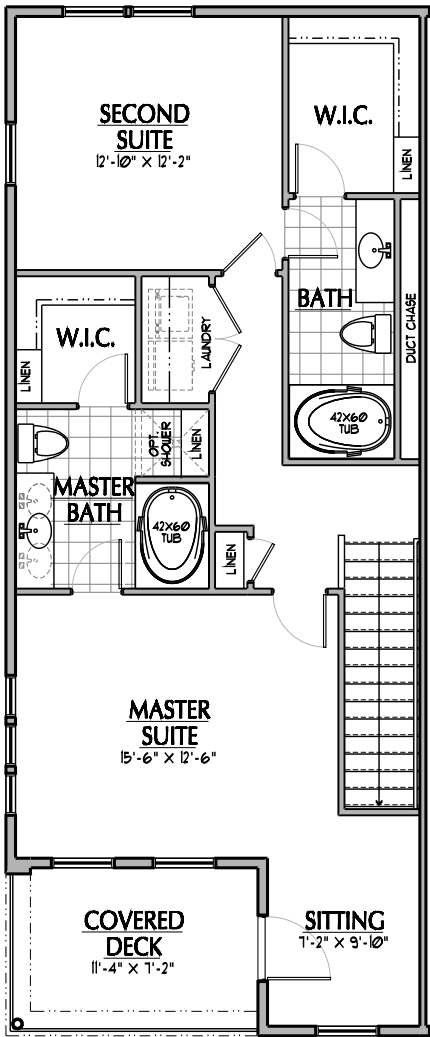

SPYGLASS II

BEDROOMS: 3
BATHROOMS: 2.5
FINISHED SQ FT: 1888
TOTAL SQ FT: 2117

ILLUSTRATIONS ARE THE ARTIST'S RENDERING ONLY AND ARE SUBJECT TO CHANGE WITHOUT NOTICE MEASUREMENTS SHOWN ARE APPROXIMATE.

OPT SECOND MASTER

SECOND FLOOR

FIRST FLOOR

GROUND FLOOR

MEWS LIGHTHOUSE EAST BLOCK

SPYGLASS II