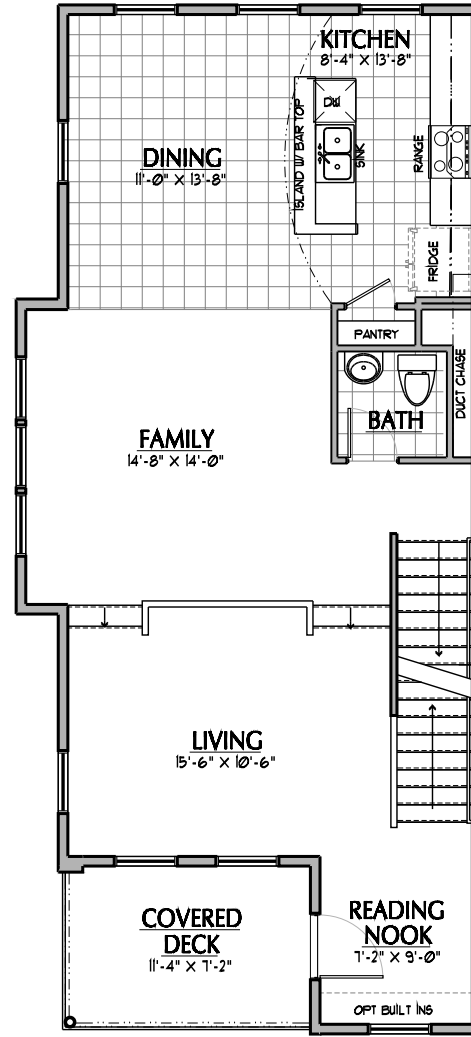

SPYGLASS II

BEDROOMS: 3
BATHROOMS: 2.5
FINISHED SQ FT: 1888
TOTAL SQ FT: 2117

ILLUSTRATIONS ARE THE ARTIST'S RENDERING ONLY AND ARE SUBJECT TO CHANGE WITHOUT NOTICE MEASUREMENTS SHOWN ARE APPROXIMATE.

OPT SECOND MASTER

SECOND FLOOR

FIRST FLOOR

GROUND FLOOR

MEWS LIGHTHOUSE EAST BLOCK

SPYGLASS II