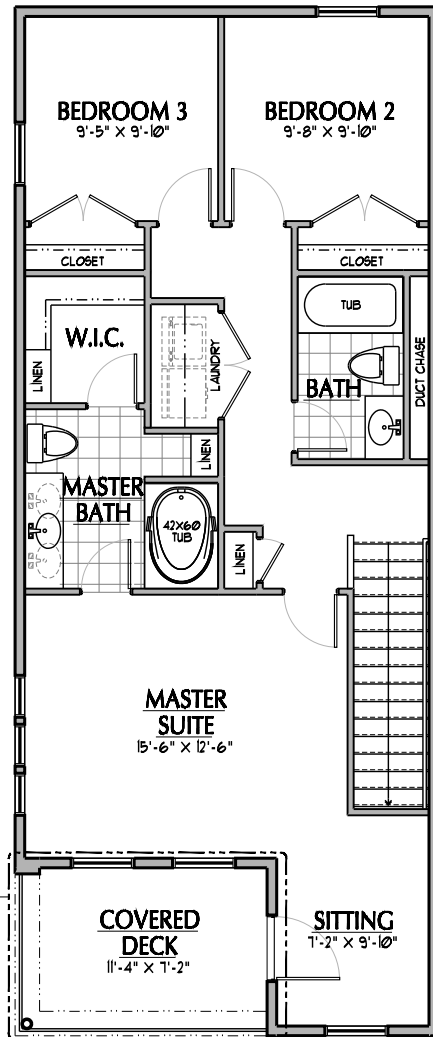

SPYGLASS II

BEDROOMS: 3
BATHROOMS: 2.5
FINISHED SQ FT: 1888
TOTAL SQ FT: 2117

ILLUSTRATIONS ARE THE ARTIST'S RENDERING ONLY AND ARE SUBJECT TO CHANGE WITHOUT NOTICE MEASUREMENTS SHOWN ARE APPROXIMATE.

OPT SECOND MASTER

SECOND FLOOR

FIRST FLOOR

GROUND FLOOR

MEWS LIGHTHOUSE EAST BLOCK

SPYGLASS II