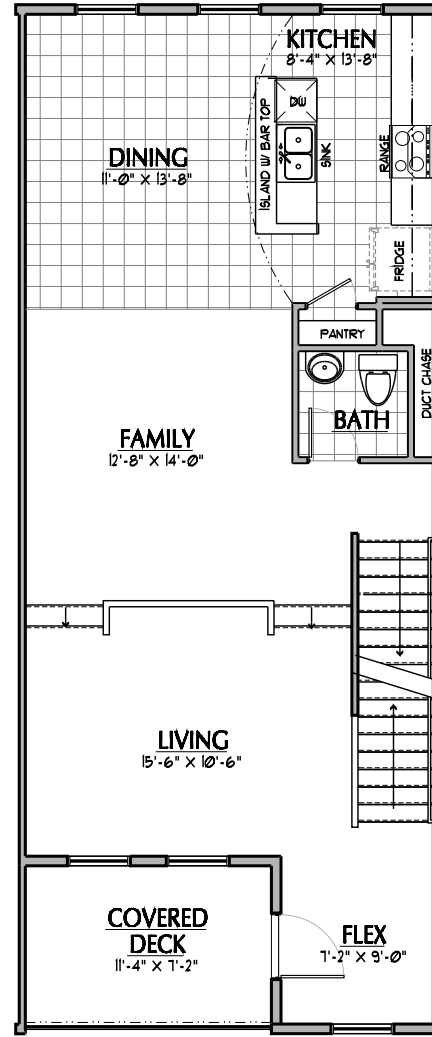

# SPYGLASS I

BEDROOMS: 3  
BATHROOMS: 2.5  
FINISHED SQ FT: 1777  
TOTAL SQ FT: 1972

ILLUSTRATIONS ARE THE ARTIST'S RENDERING ONLY AND ARE SUBJECT TO CHANGE WITHOUT NOTICE. MEASUREMENTS SHOWN ARE APPROXIMATE.

OPT SECOND MASTER

SECOND FLOOR

FIRST FLOOR

COURTYARD  
12'-0" x 7'-0"

GROUND FLOOR

# MEWS LIGHTHOUSE EAST BLOCK