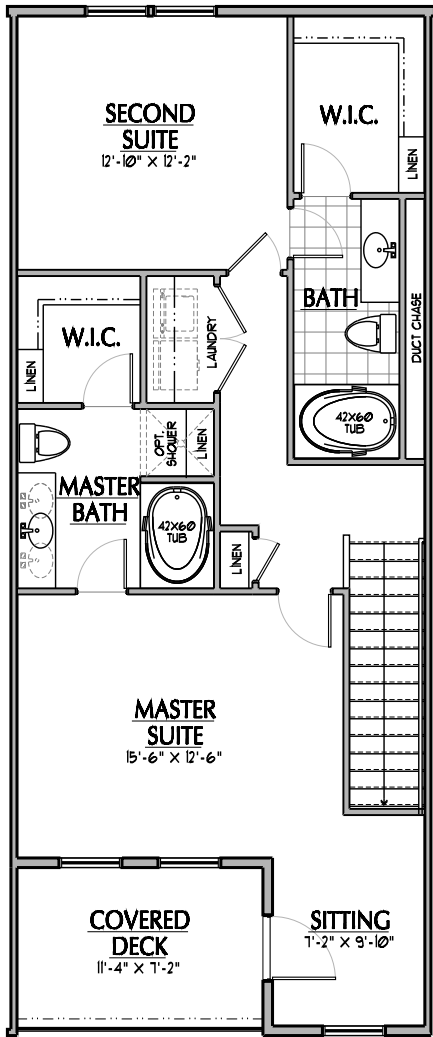

# SPYGLASS I

BEDROOMS: 3  
BATHROOMS: 2.5  
FINISHED SQ FT: 1777  
TOTAL SQ FT: 1972

ILLUSTRATIONS ARE THE ARTIST'S RENDERING ONLY AND ARE SUBJECT TO CHANGE WITHOUT NOTICE. MEASUREMENTS SHOWN ARE APPROXIMATE.

OPT SECOND MASTER

SECOND FLOOR

FIRST FLOOR

COURTYARD  
12'-0" x 7'-0"

GROUND FLOOR

# MEWS LIGHTHOUSE EAST BLOCK