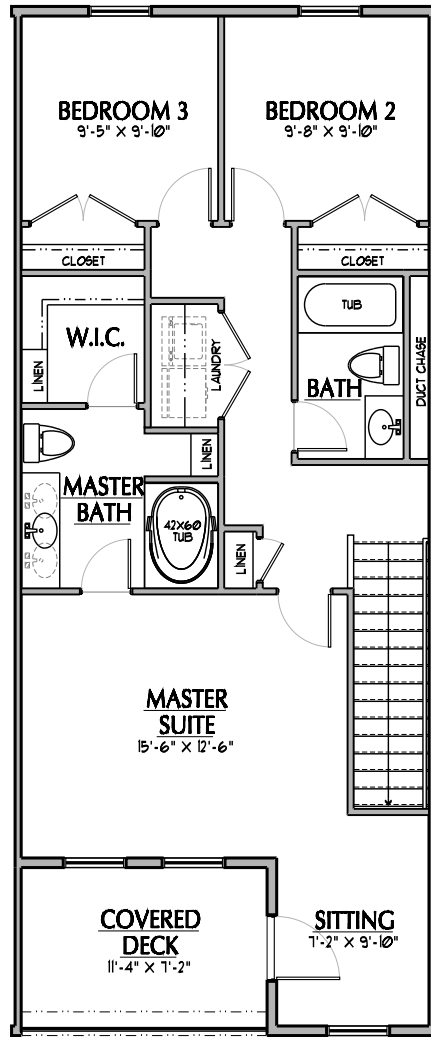

# SPYGLASS I

BEDROOMS: 3  
BATHROOMS: 2.5  
FINISHED SQ FT: 1777  
TOTAL SQ FT: 1972

ILLUSTRATIONS ARE THE ARTIST'S RENDERING ONLY AND ARE SUBJECT TO CHANGE WITHOUT NOTICE. MEASUREMENTS SHOWN ARE APPROXIMATE.

OPT SECOND MASTER

SECOND FLOOR

FIRST FLOOR

COURTYARD  
12'-0" x 7'-0"

GROUND FLOOR

# MEWS LIGHTHOUSE EAST BLOCK