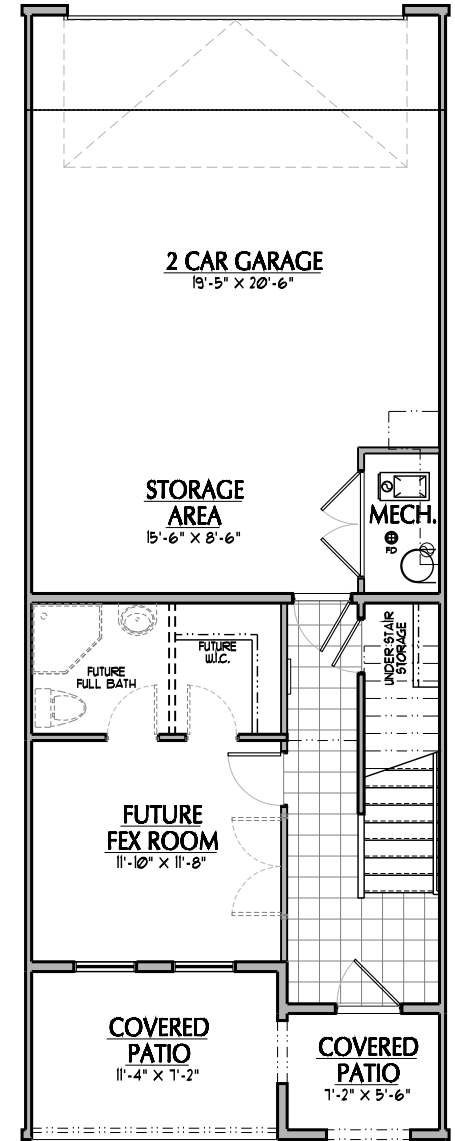

# SPYGLASS I

BEDROOMS: 3  
BATHROOMS: 2.5  
FINISHED SQ FT: 1777  
TOTAL SQ FT: 1972

ILLUSTRATIONS ARE THE ARTIST'S RENDERING ONLY AND ARE SUBJECT TO CHANGE WITHOUT NOTICE. MEASUREMENTS SHOWN ARE APPROXIMATE.

OPT SECOND MASTER

SECOND FLOOR

FIRST FLOOR

COURTYARD  
12'-0" x 7'-0"

GROUND FLOOR