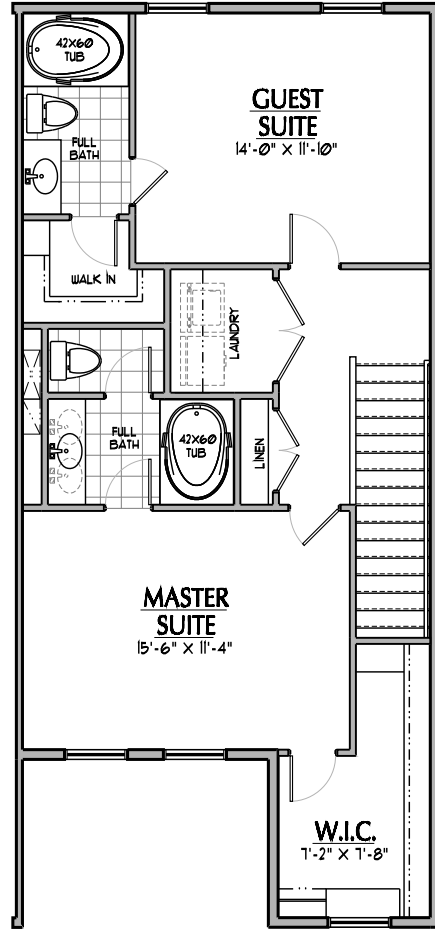

SEASIDE I

BEDROOMS: 2
BATHROOMS: 2.5
FINISHED SQ FT: 1684
TOTAL SQ FT: 1901

ILLUSTRATIONS ARE THE ARTISTS RENDERING ONLY AND ARE SUBJECT TO CHANGE WITHOUT NOTICE MEASUREMENTS SHOWN ARE APPROXIMATE.

OPTIONAL 3 BEDROOM LAYOUT

SECOND FLOOR

FIRST FLOOR

COURTYARD
12'-0" x 1'-0"

GROUND FLOOR