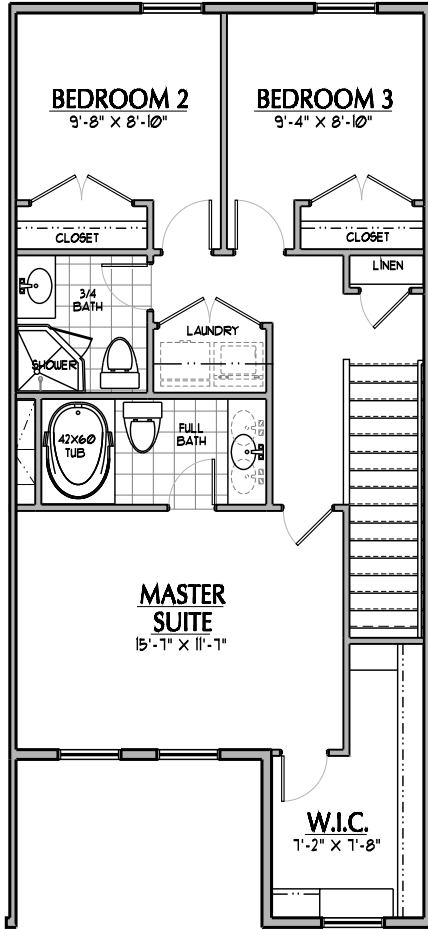

SEASIDE I

BEDROOMS: 2
BATHROOMS: 2.5
FINISHED SQ FT: 1684
TOTAL SQ FT: 1901

ILLUSTRATIONS ARE THE ARTISTS RENDERING ONLY AND ARE SUBJECT TO CHANGE WITHOUT NOTICE MEASUREMENTS SHOWN ARE APPROXIMATE.

OPTIONAL 3 BEDROOM LAYOUT

SECOND FLOOR

FIRST FLOOR

COURTYARD
12'-0" x 1'-0"

GROUND FLOOR