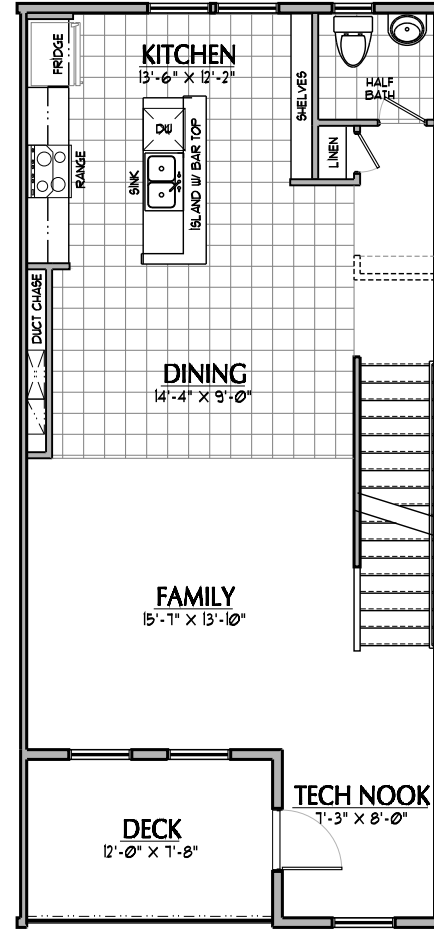

SEASIDE I

BEDROOMS: 2
BATHROOMS: 2.5
FINISHED SQ FT: 1684
TOTAL SQ FT: 1901

ILLUSTRATIONS ARE THE ARTISTS RENDERING ONLY AND ARE SUBJECT TO CHANGE WITHOUT NOTICE MEASUREMENTS SHOWN ARE APPROXIMATE.

OPTIONAL 3 BEDROOM LAYOUT

SECOND FLOOR

FIRST FLOOR

COURTYARD
12'-0" x 1'-0"

GROUND FLOOR