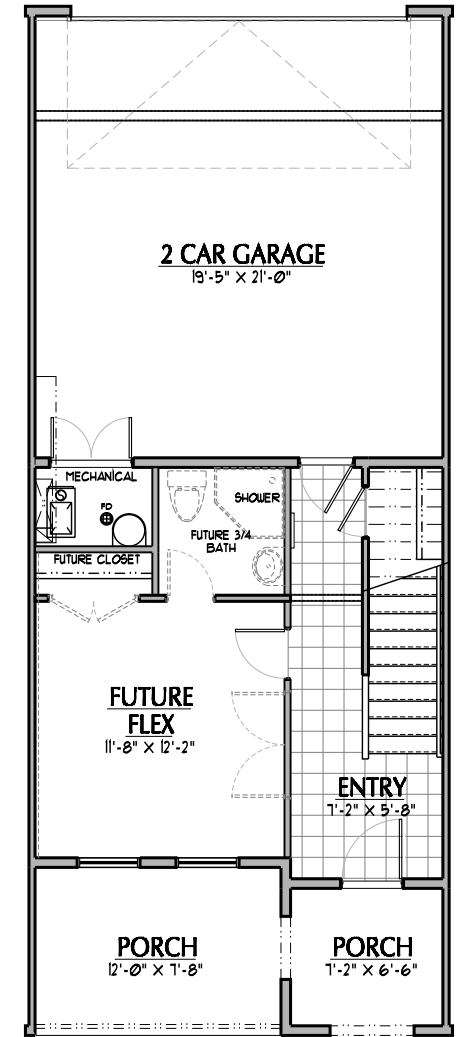

SEASIDE I

BEDROOMS: 2
BATHROOMS: 2.5
FINISHED SQ FT: 1684
TOTAL SQ FT: 1901

ILLUSTRATIONS ARE THE ARTISTS RENDERING ONLY AND ARE SUBJECT TO CHANGE WITHOUT NOTICE MEASUREMENTS SHOWN ARE APPROXIMATE.

OPTIONAL 3 BEDROOM LAYOUT

SECOND FLOOR

FIRST FLOOR

COURTYARD
12'-0" x 1'-0"

GROUND FLOOR