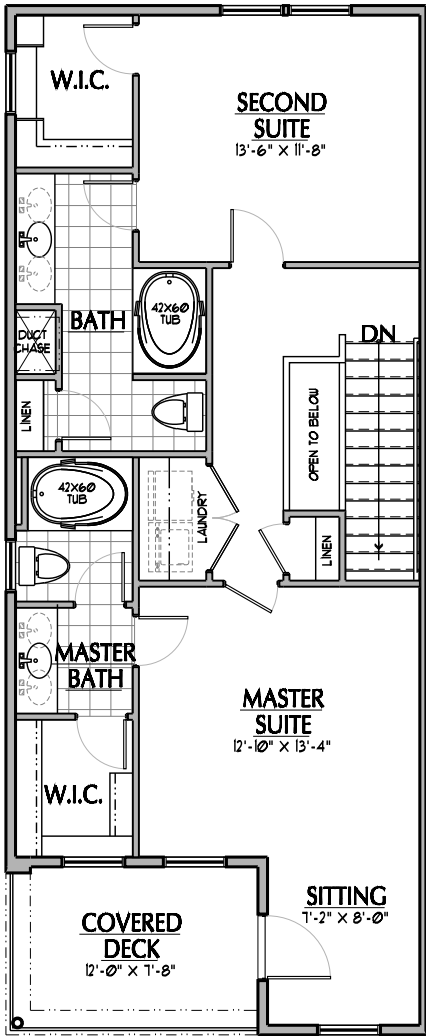

SANTA CRUZ II

BEDROOMS: 3
BATHROOMS: 2.5
FINISHED SQ FT: 1917
TOTAL SQ FT: 2142

ILLUSTRATIONS ARE THE ARTISTS RENDERING ONLY AND ARE SUBJECT TO CHANGE WITHOUT NOTICE MEASUREMENTS SHOWN ARE APPROXIMATE.

MEWS LIGHTHOUSE EAST BLOCK

SANTA CRUZ II