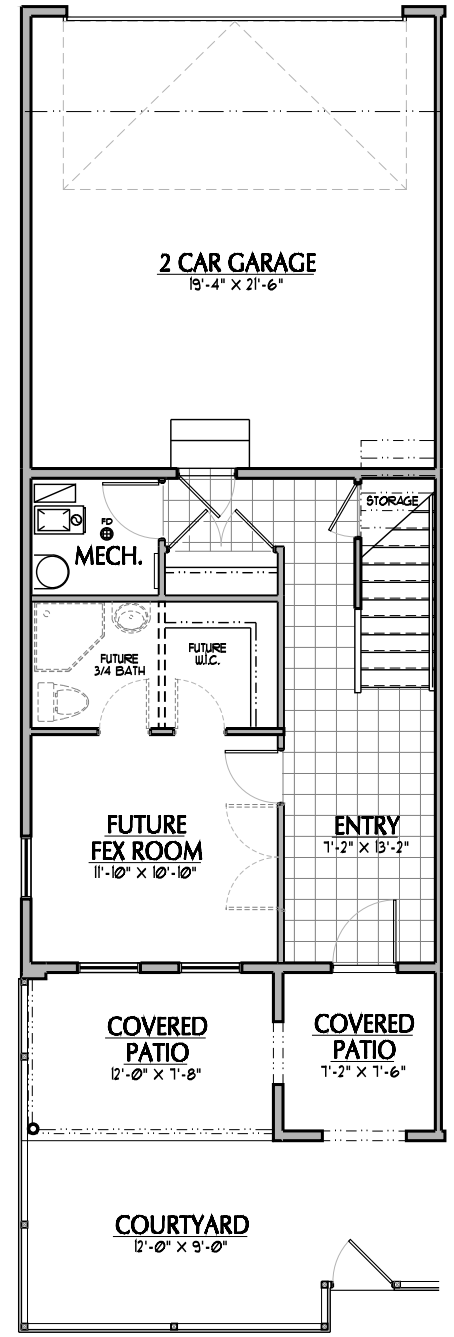

SANTA CRUZ II

BEDROOMS: 3
BATHROOMS: 2.5
FINISHED SQ FT: 1917
TOTAL SQ FT: 2142

ILLUSTRATIONS ARE THE ARTISTS RENDERING ONLY AND ARE SUBJECT TO CHANGE WITHOUT NOTICE MEASUREMENTS SHOWN ARE APPROXIMATE.

MEWS LIGHTHOUSE EAST BLOCK

SANTA CRUZ II