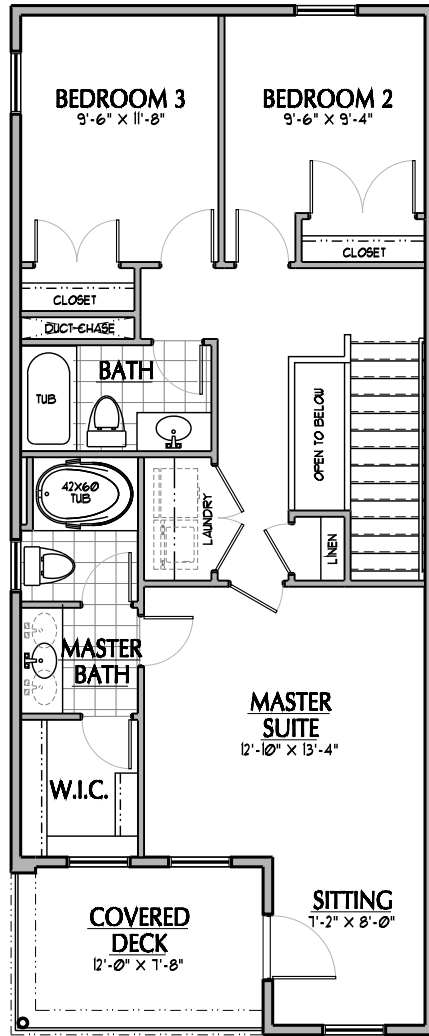

SANTA CRUZ II

BEDROOMS: 3
BATHROOMS: 2.5
FINISHED SQ FT: 1917
TOTAL SQ FT: 2142

ILLUSTRATIONS ARE THE ARTISTS RENDERING ONLY AND ARE SUBJECT TO CHANGE WITHOUT NOTICE MEASUREMENTS SHOWN ARE APPROXIMATE.

MEWS LIGHTHOUSE EAST BLOCK

SANTA CRUZ II