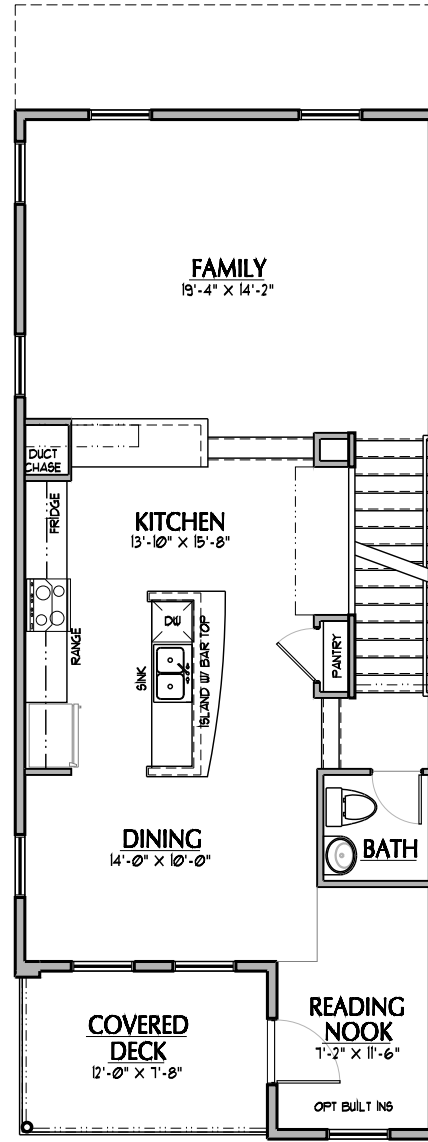

SANTA CRUZ II

BEDROOMS: 3
BATHROOMS: 2.5
FINISHED SQ FT: 1917
TOTAL SQ FT: 2142

ILLUSTRATIONS ARE THE ARTISTS RENDERING ONLY AND ARE SUBJECT TO CHANGE WITHOUT NOTICE MEASUREMENTS SHOWN ARE APPROXIMATE.

MEWS LIGHTHOUSE EAST BLOCK

SANTA CRUZ II