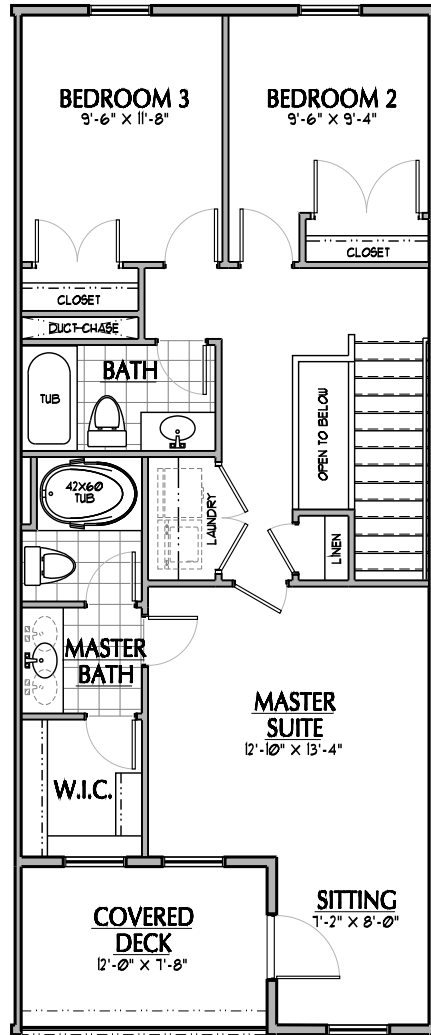

SANTA CRUZ I

BEDROOMS: 3
BATHROOMS: 2.5
FINISHED SQ FT: 1917
TOTAL SQ FT: 2142

ILLUSTRATIONS ARE THE ARTIST'S RENDERING ONLY AND ARE SUBJECT TO CHANGE WITHOUT NOTICE. MEASUREMENTS SHOWN ARE APPROXIMATE.

OPT SECOND MASTER

SECOND FLOOR

FIRST FLOOR

COURTYARD
12'-0" x 1'-0"

GROUND FLOOR

MEWS LIGHTHOUSE EAST BLOCK

SANTA CRUZ I