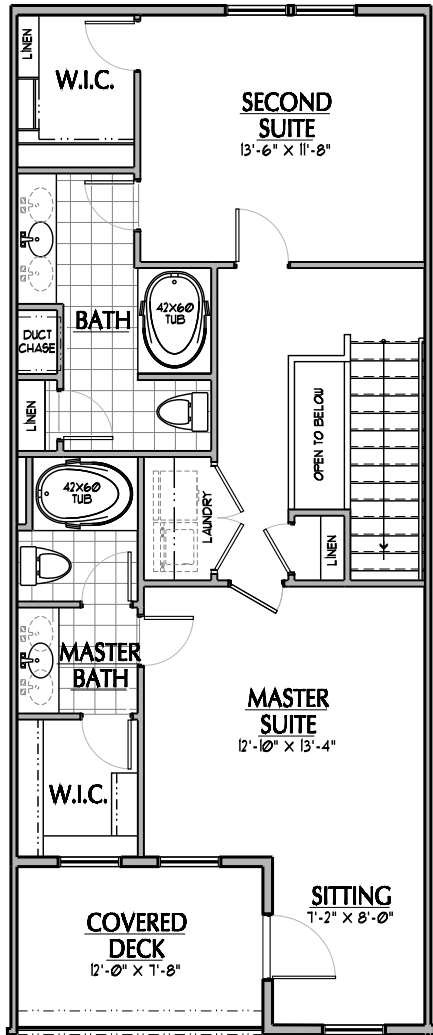

SANTA CRUZ I

BEDROOMS: 3
BATHROOMS: 2.5
FINISHED SQ FT: 1917
TOTAL SQ FT: 2142

ILLUSTRATIONS ARE THE ARTIST'S RENDERING ONLY AND ARE SUBJECT TO CHANGE WITHOUT NOTICE. MEASUREMENTS SHOWN ARE APPROXIMATE.

OPT SECOND MASTER

SECOND FLOOR

FIRST FLOOR

COURTYARD
12'-0" x 1'-0"

GROUND FLOOR

MEWS LIGHTHOUSE EAST BLOCK

SANTA CRUZ I