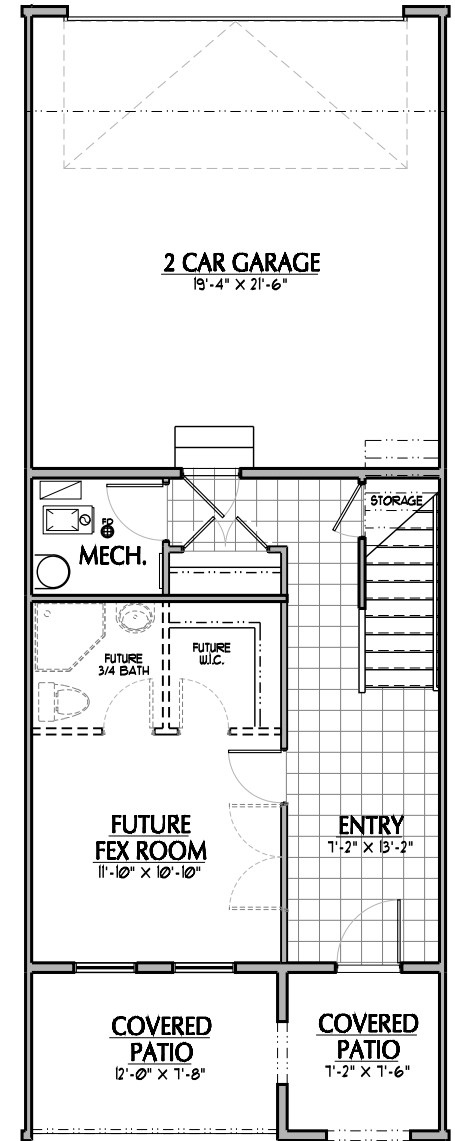

SANTA CRUZ I

BEDROOMS: 3
BATHROOMS: 2.5
FINISHED SQ FT: 1917
TOTAL SQ FT: 2142

ILLUSTRATIONS ARE THE ARTIST'S RENDERING ONLY AND ARE SUBJECT TO CHANGE WITHOUT NOTICE. MEASUREMENTS SHOWN ARE APPROXIMATE.

OPT SECOND MASTER

SECOND FLOOR

FIRST FLOOR

COURTYARD
12'-0" x 1'-0"

GROUND FLOOR

MEWS LIGHTHOUSE EAST BLOCK

SANTA CRUZ I