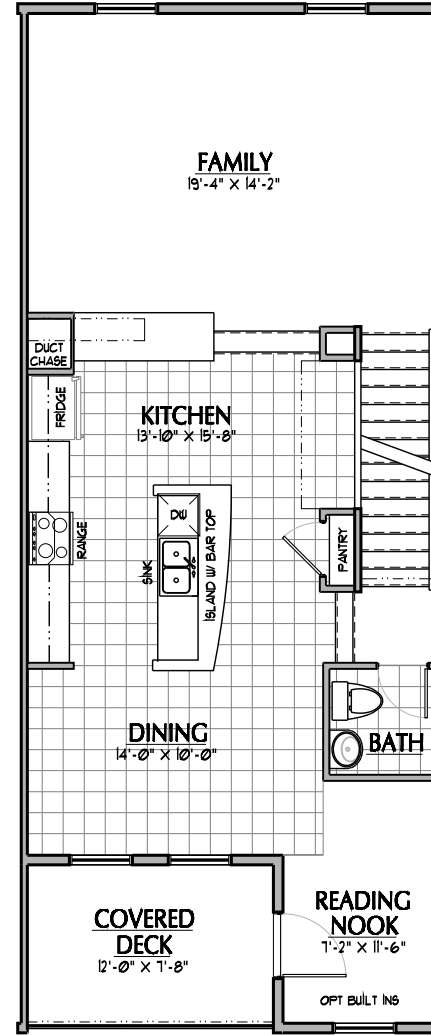

SANTA CRUZ I

BEDROOMS: 3
BATHROOMS: 2.5
FINISHED SQ FT: 1917
TOTAL SQ FT: 2142

ILLUSTRATIONS ARE THE ARTIST'S RENDERING ONLY AND ARE SUBJECT TO CHANGE WITHOUT NOTICE. MEASUREMENTS SHOWN ARE APPROXIMATE.

OPT SECOND MASTER

SECOND FLOOR

FIRST FLOOR

COURTYARD
12'-0" x 1'-0"

GROUND FLOOR

MEWS LIGHTHOUSE EAST BLOCK

SANTA CRUZ I