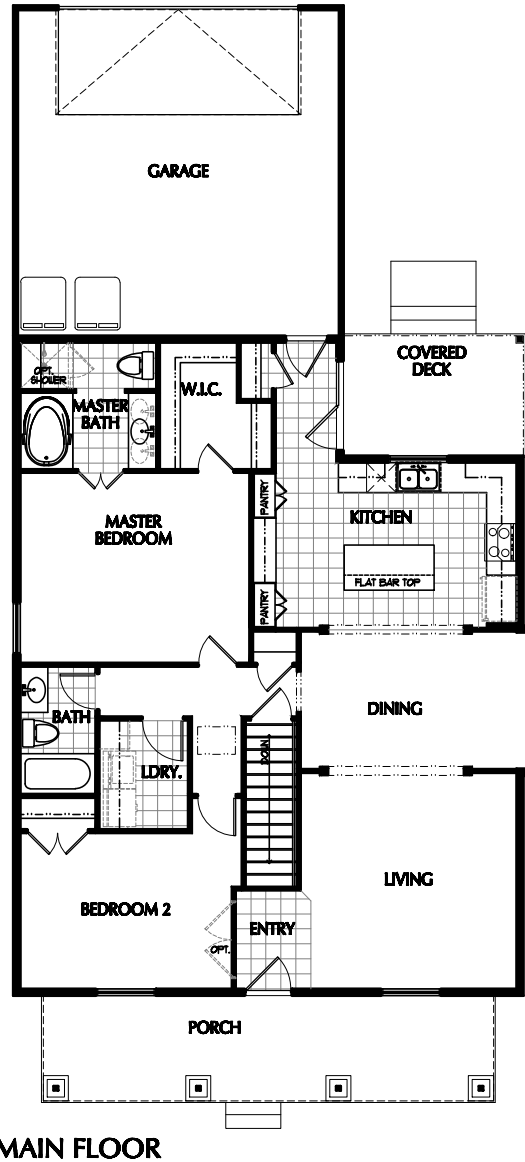

ELEVATION B

2 BEDROOMS

2 BATHS

1,410 FINISHED SQ. FT.

2,707 TOTAL SQ. FT.

HARTWELL B

ILLUSTRATIONS ARE THE ARTISTS RENDERING ONLY AND ARE SUBJECT TO CHANGE WITHOUT NOTICE MEASUREMENTS SHOWN ARE APPROXIMATE.

MAIN FLOOR

ACTIVE DATE:

HARTWELL B