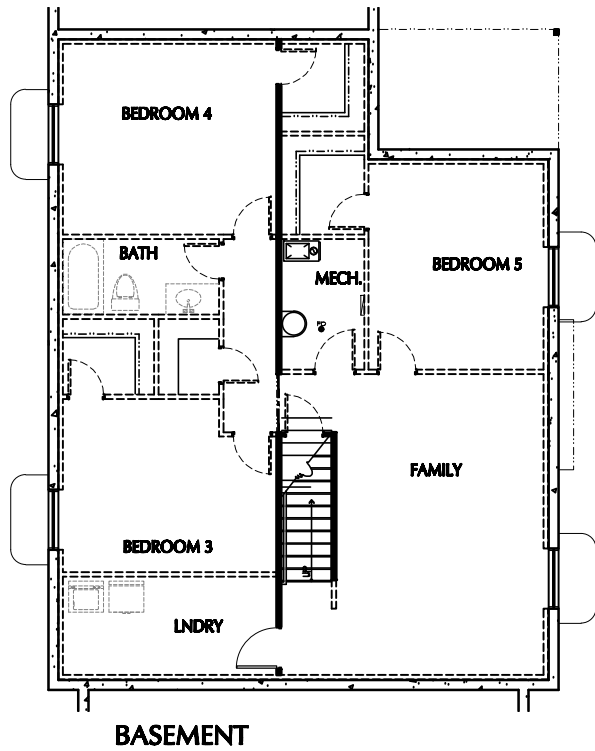

ELEVATION B

2 BEDROOMS

2 BATHS

1,410 FINISHED SQ. FT.

2,707 TOTAL SQ. FT.

HARTWELL B

ILLUSTRATIONS ARE THE ARTISTS RENDERING ONLY AND ARE SUBJECT TO CHANGE WITHOUT NOTICE MEASUREMENTS SHOWN ARE APPROXIMATE.

MAIN FLOOR

ACTIVE DATE:

HARTWELL B