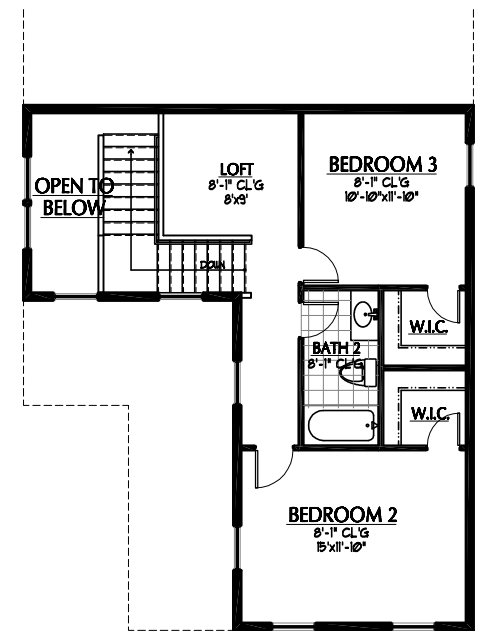

MYSTIC B

BEDROOMS: 3

BATHROOMS: 2.5

FINISHED SQ FT: 1,902

TOTAL SQ FT: 3,170

ILLUSTRATIONS ARE THE ARTISTS RENDERING ONLY AND ARE SUBJECT TO CHANGE WITHOUT NOTICE MEASUREMENTS SHOWN ARE APPROXIMATE.

BASEMENT

MAIN FLOOR

3 CAR GARAGE OPT.

SECOND FLOOR

ACTIVE DATE:

ATTACHED GARAGE
MYSTIC B