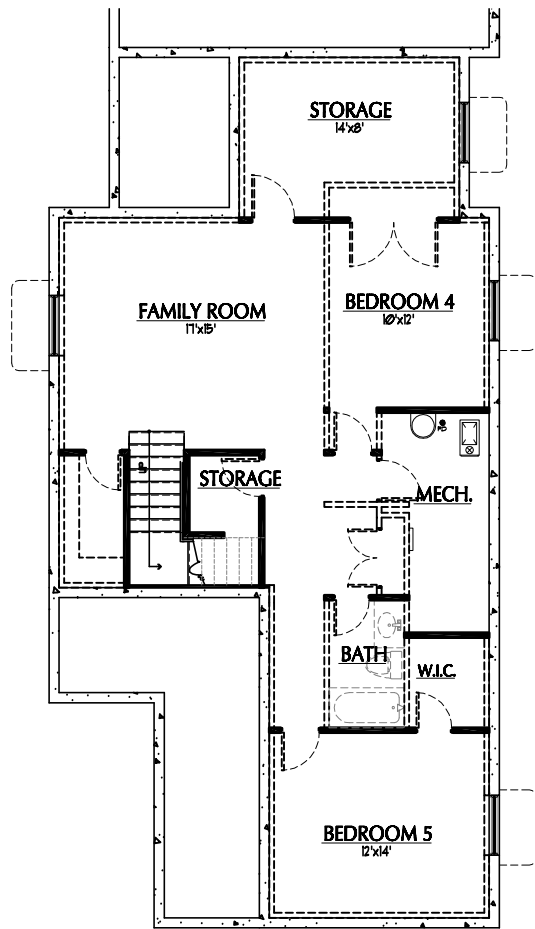

MYSTIC B

BEDROOMS: 3

BATHROOMS: 2.5

FINISHED SQ FT: 1,902

TOTAL SQ FT: 3,170

ILLUSTRATIONS ARE THE ARTISTS RENDERING ONLY AND ARE SUBJECT TO CHANGE WITHOUT NOTICE MEASUREMENTS SHOWN ARE APPROXIMATE.

BASEMENT

MAIN FLOOR

3 CAR GARAGE OPT.

SECOND FLOOR

ACTIVE DATE:

ATTACHED GARAGE
MYSTIC B