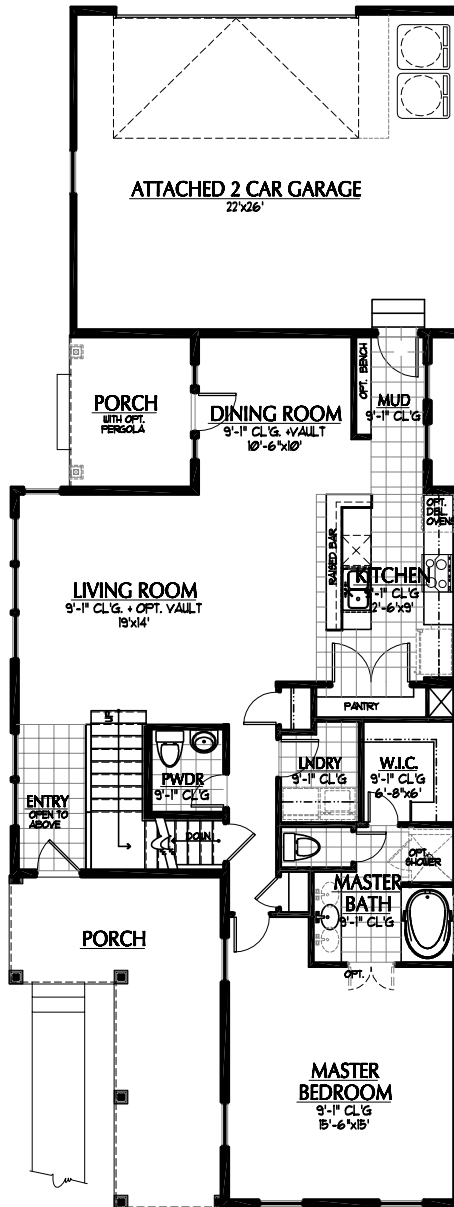

MYSTIC B

BEDROOMS: 3

BATHROOMS: 2.5

FINISHED SQ FT: 1,902

TOTAL SQ FT: 3,170

ILLUSTRATIONS ARE THE ARTISTS RENDERING ONLY AND ARE SUBJECT TO CHANGE WITHOUT NOTICE MEASUREMENTS SHOWN ARE APPROXIMATE.

BASEMENT

MAIN FLOOR

3 CAR GARAGE OPT.

SECOND FLOOR

ACTIVE DATE:

ATTACHED GARAGE
MYSTIC B