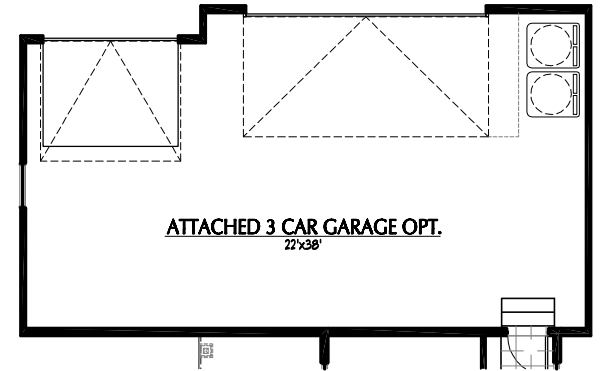

MYSTIC B

BEDROOMS: 3

BATHROOMS: 2.5

FINISHED SQ FT: 1,902

TOTAL SQ FT: 3,170

ILLUSTRATIONS ARE THE ARTISTS RENDERING ONLY AND ARE SUBJECT TO CHANGE WITHOUT NOTICE MEASUREMENTS SHOWN ARE APPROXIMATE.

BASEMENT

MAIN FLOOR

3 CAR GARAGE OPT.

SECOND FLOOR

ACTIVE DATE:

ATTACHED GARAGE
MYSTIC B