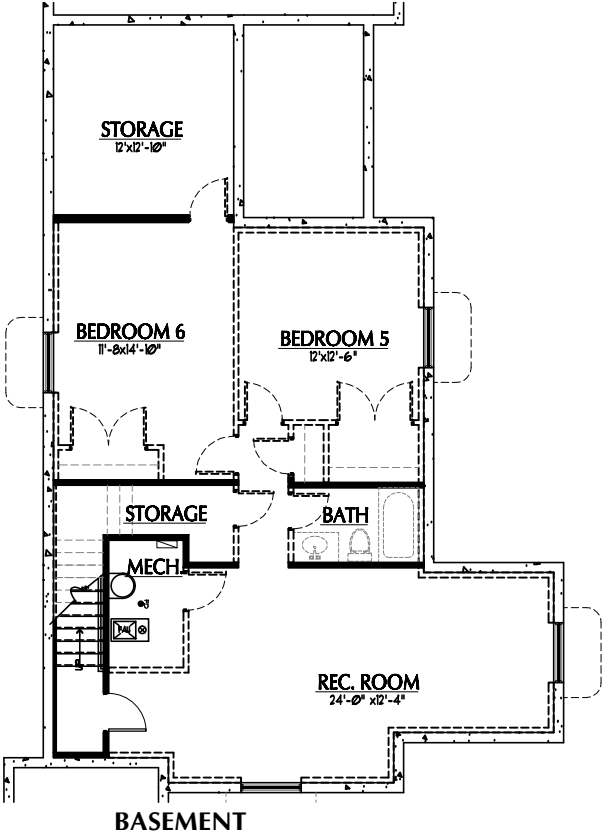

FREMONT C

BEDROOMS: 3
BATHROOMS: 2.5
FINISHED SQ FT: 2,073
TOTAL SQ FT: 3,182

ILLUSTRATIONS ARE THE ARTIST'S RENDERING ONLY AND ARE SUBJECT TO CHANGE WITHOUT NOTICE MEASUREMENTS SHOWN ARE APPROXIMATE.

ACTIVE DATE: