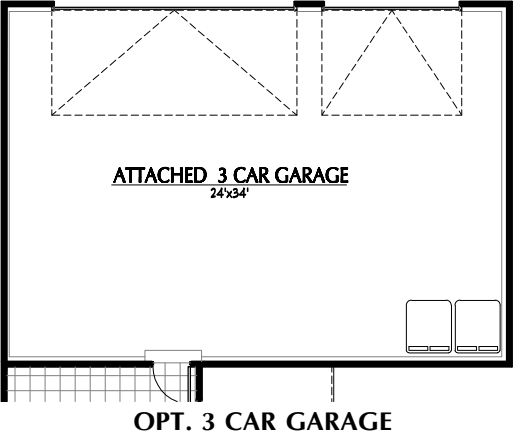

FREMONT C

BEDROOMS: 3
BATHROOMS: 2.5
FINISHED SQ FT: 2,073
TOTAL SQ FT: 3,182

ILLUSTRATIONS ARE THE ARTIST'S RENDERING ONLY AND ARE SUBJECT TO CHANGE WITHOUT NOTICE MEASUREMENTS SHOWN ARE APPROXIMATE.

ACTIVE DATE: