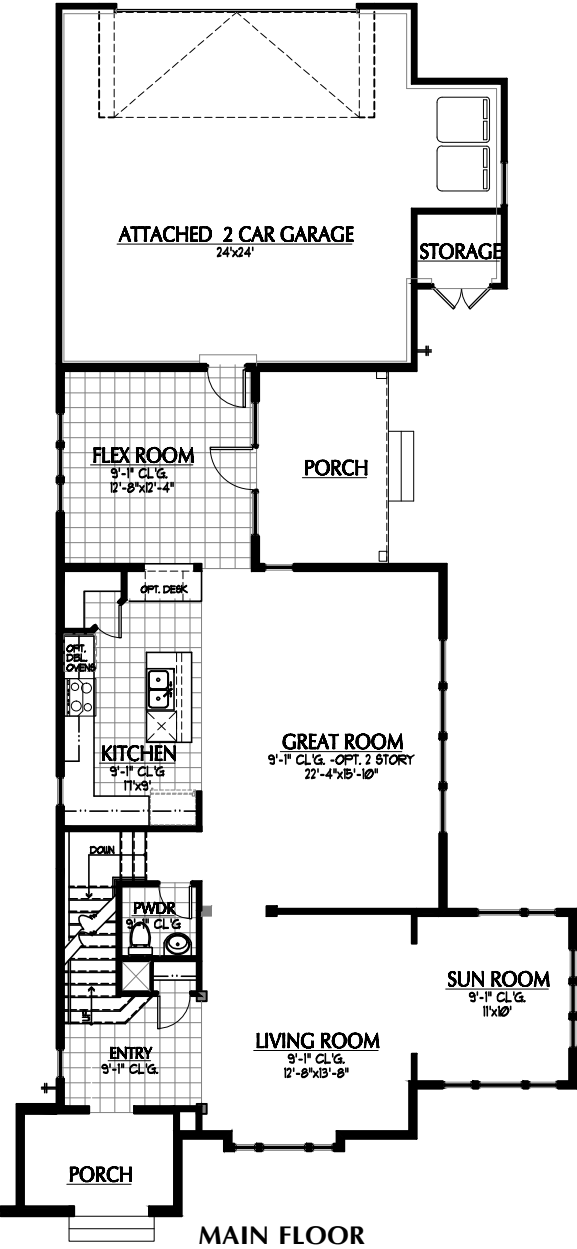

FREMONT C

BEDROOMS: 3
BATHROOMS: 2.5
FINISHED SQ FT: 2,073
TOTAL SQ FT: 3,182

ILLUSTRATIONS ARE THE ARTIST'S RENDERING ONLY AND ARE SUBJECT TO CHANGE WITHOUT NOTICE MEASUREMENTS SHOWN ARE APPROXIMATE.

ACTIVE DATE: