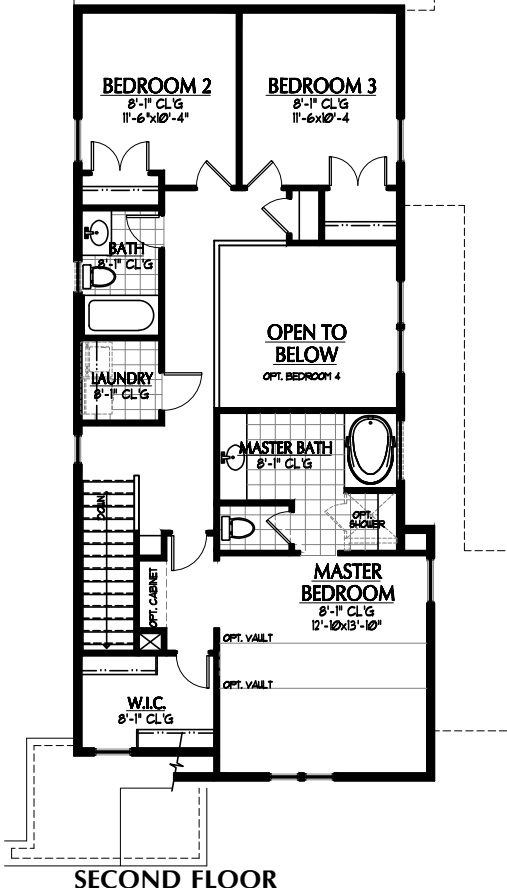

FREMONT C

BEDROOMS: 3
BATHROOMS: 2.5
FINISHED SQ FT: 2,073
TOTAL SQ FT: 3,182

ILLUSTRATIONS ARE THE ARTIST'S RENDERING ONLY AND ARE SUBJECT TO CHANGE WITHOUT NOTICE MEASUREMENTS SHOWN ARE APPROXIMATE.

ACTIVE DATE: