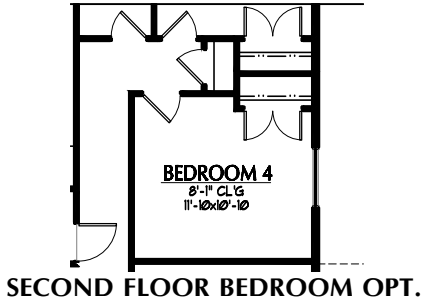

FREMONT C

BEDROOMS: 3
BATHROOMS: 2.5
FINISHED SQ FT: 2,073
TOTAL SQ FT: 3,182

ILLUSTRATIONS ARE THE ARTIST'S RENDERING ONLY AND ARE SUBJECT TO CHANGE WITHOUT NOTICE MEASUREMENTS SHOWN ARE APPROXIMATE.

ACTIVE DATE: