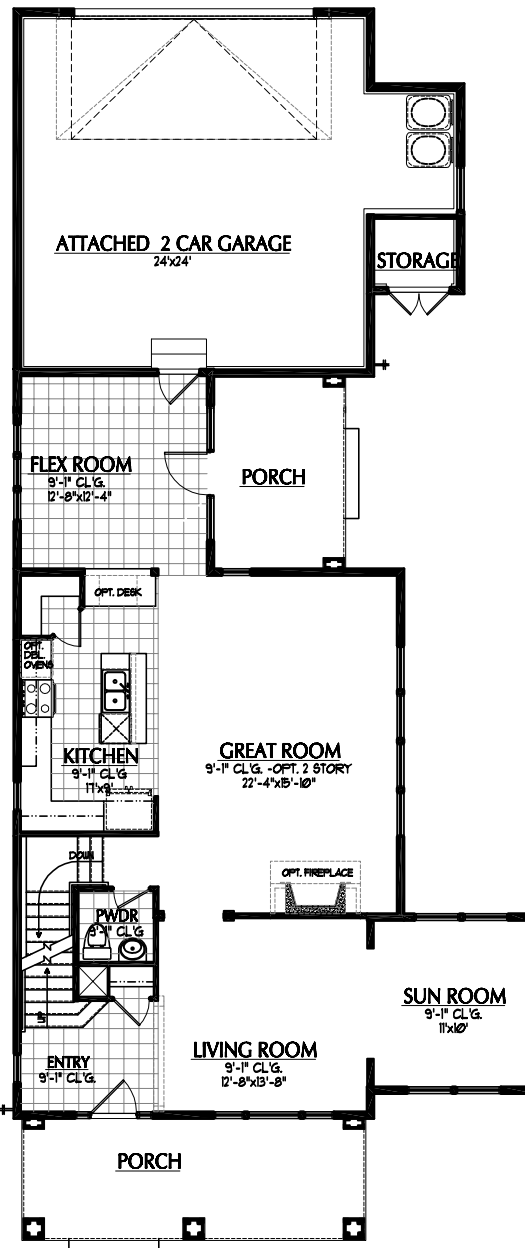

FREMONT B

BEDROOMS: 3
BATHROOMS: 2.5
FINISHED SQ FT: 2,018
TOTAL SQ FT: 3,098

ILLUSTRATIONS ARE THE ARTISTS RENDERING ONLY AND ARE SUBJECT TO CHANGE WITHOUT NOTICE MEASUREMENTS SHOWN ARE APPROXIMATE.

SECOND FLOOR BEDROOM OPT.

BASEMENT

SECOND FLOOR

MAIN FLOOR

ACTIVE DATE:

ATTACHED GARAGE
FREMONT B