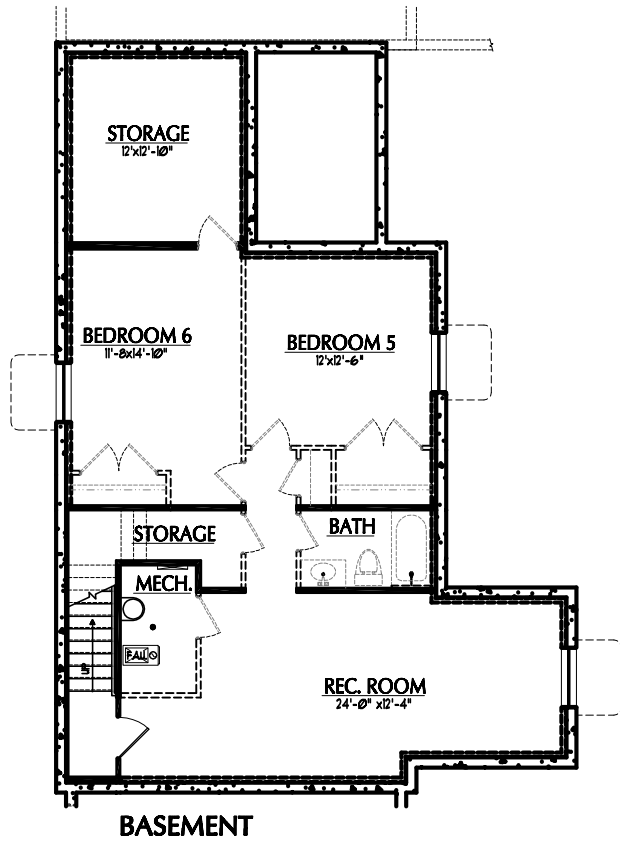

FREMONT B

BEDROOMS: 3
BATHROOMS: 2.5
FINISHED SQ FT: 2,018
TOTAL SQ FT: 3,098

ILLUSTRATIONS ARE THE ARTISTS RENDERING ONLY AND ARE SUBJECT TO CHANGE WITHOUT NOTICE MEASUREMENTS SHOWN ARE APPROXIMATE.

SECOND FLOOR BEDROOM OPT.

BASEMENT

SECOND FLOOR

MAIN FLOOR

ACTIVE DATE:

ATTACHED GARAGE
FREMONT B