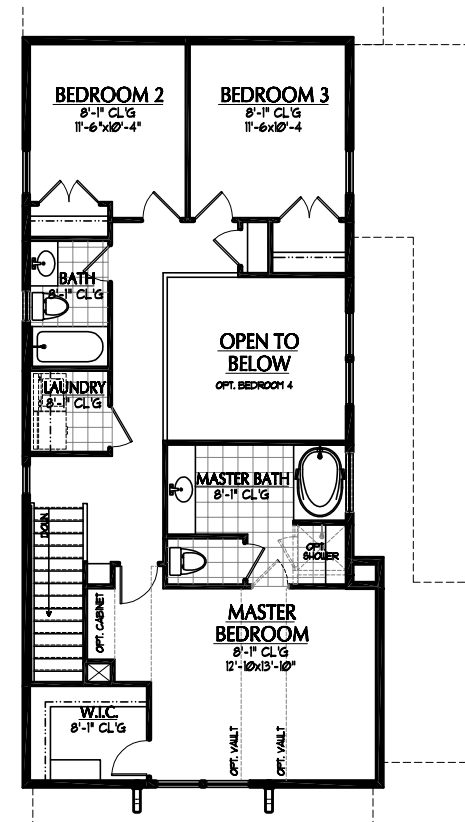

FREMONT B

BEDROOMS: 3
BATHROOMS: 2.5
FINISHED SQ FT: 2,018
TOTAL SQ FT: 3,098

ILLUSTRATIONS ARE THE ARTISTS RENDERING ONLY AND ARE SUBJECT TO CHANGE WITHOUT NOTICE MEASUREMENTS SHOWN ARE APPROXIMATE.

SECOND FLOOR BEDROOM OPT.

BASEMENT

SECOND FLOOR

MAIN FLOOR

ACTIVE DATE:

ATTACHED GARAGE
FREMONT B