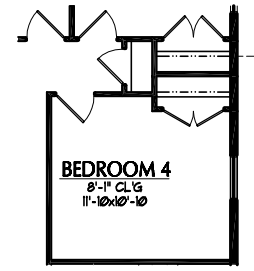

FREMONT B

BEDROOMS: 3
BATHROOMS: 2.5
FINISHED SQ FT: 2,018
TOTAL SQ FT: 3,098

ILLUSTRATIONS ARE THE ARTISTS RENDERING ONLY AND ARE SUBJECT TO CHANGE WITHOUT NOTICE MEASUREMENTS SHOWN ARE APPROXIMATE.

SECOND FLOOR BEDROOM OPT.

BASEMENT

SECOND FLOOR

MAIN FLOOR

ACTIVE DATE:

ATTACHED GARAGE
FREMONT B