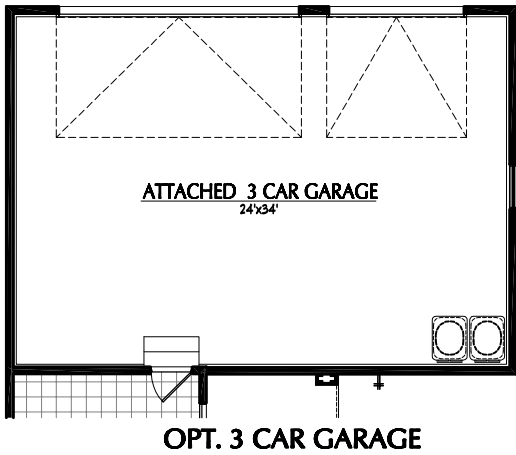

FREMONT B

BEDROOMS: 3
BATHROOMS: 2.5
FINISHED SQ FT: 2,018
TOTAL SQ FT: 3,098

ILLUSTRATIONS ARE THE ARTISTS RENDERING ONLY AND ARE SUBJECT TO CHANGE WITHOUT NOTICE MEASUREMENTS SHOWN ARE APPROXIMATE.

SECOND FLOOR BEDROOM OPT.

BASEMENT

SECOND FLOOR

MAIN FLOOR

ACTIVE DATE:

ATTACHED GARAGE
FREMONT B