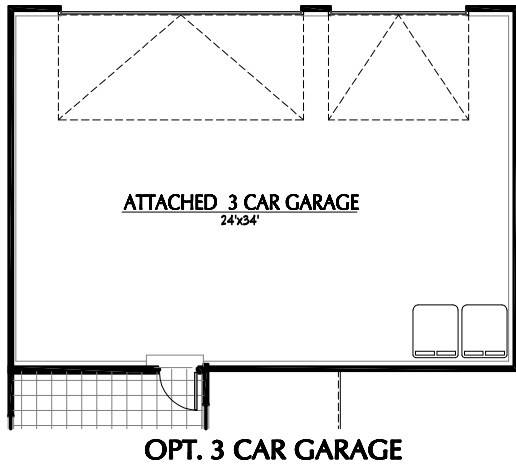

FREMONT A

BEDROOMS: 3
BATHROOMS: 2.5
FINISHED SQ FT: 2,207
TOTAL SQ FT: 3,443

ILLUSTRATIONS ARE THE ARTISTS RENDERING ONLY AND ARE SUBJECT TO CHANGE WITHOUT NOTICE MEASUREMENTS SHOWN ARE APPROXIMATE.

ACTIVE DATE: