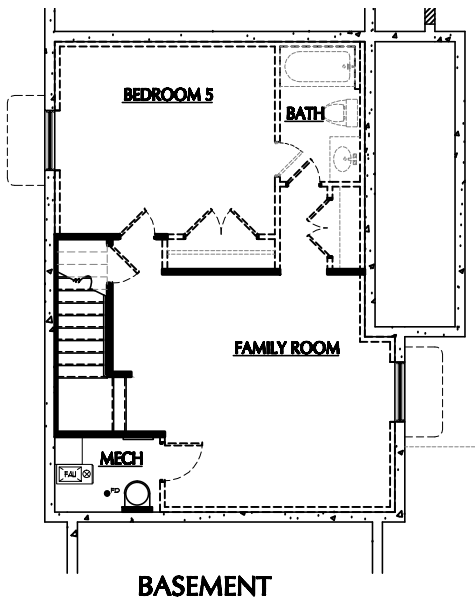

# COLORADO B

BEDROOMS: 4  
BATHROOMS: 2.5  
FINISHED SQ FT: 1,820  
TOTAL SQ FT: 2,507

ILLUSTRATIONS ARE THE ARTIST'S RENDERING ONLY AND ARE SUBJECT TO CHANGE WITHOUT NOTICE MEASUREMENTS SHOWN ARE APPROXIMATE.