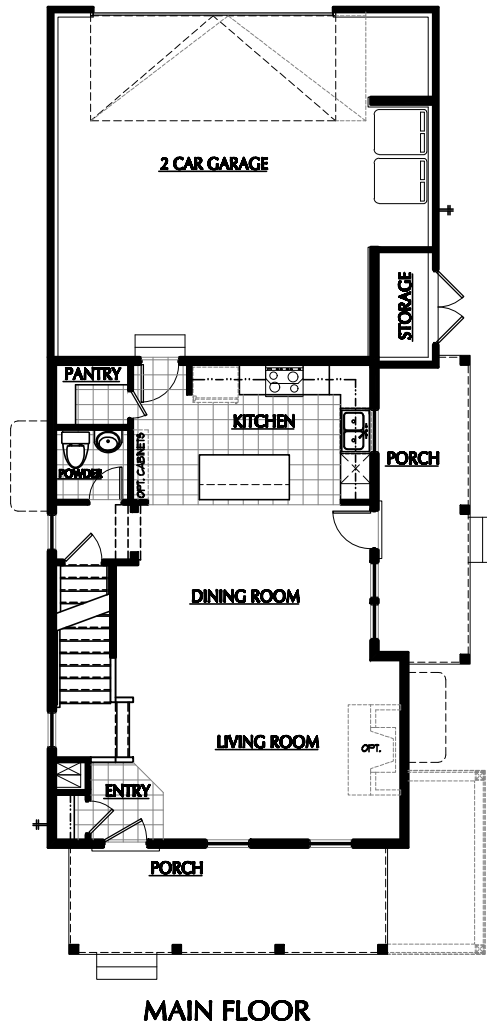

# COLORADO B

BEDROOMS: 4  
BATHROOMS: 2.5  
FINISHED SQ FT: 1,820  
TOTAL SQ FT: 2,507

ILLUSTRATIONS ARE THE ARTIST'S RENDERING ONLY AND ARE SUBJECT TO CHANGE WITHOUT NOTICE MEASUREMENTS SHOWN ARE APPROXIMATE.