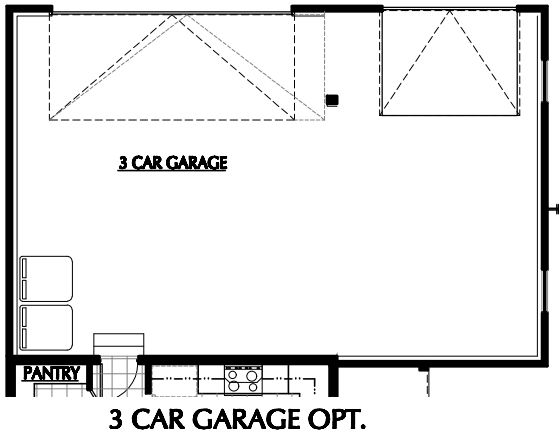

# COLORADO B

BEDROOMS: 4  
BATHROOMS: 2.5  
FINISHED SQ FT: 1,820  
TOTAL SQ FT: 2,507

ILLUSTRATIONS ARE THE ARTIST'S RENDERING ONLY AND ARE SUBJECT TO CHANGE WITHOUT NOTICE MEASUREMENTS SHOWN ARE APPROXIMATE.