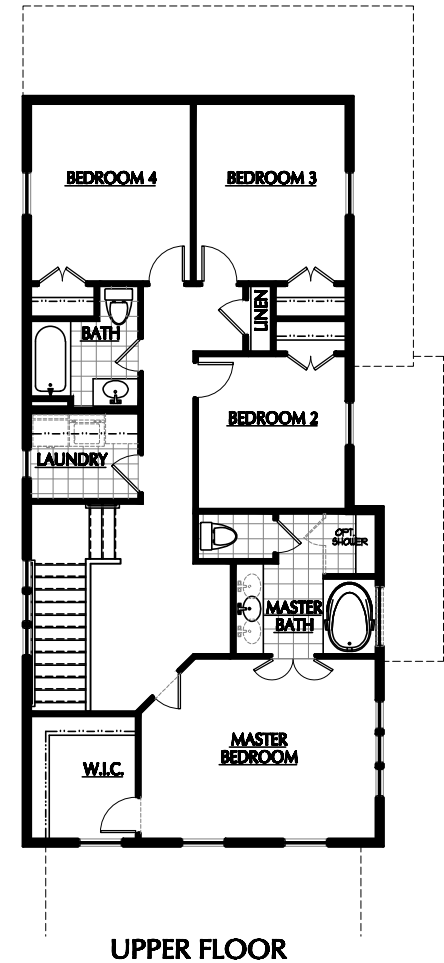

# COLORADO B

BEDROOMS: 4  
BATHROOMS: 2.5  
FINISHED SQ FT: 1,820  
TOTAL SQ FT: 2,507

ILLUSTRATIONS ARE THE ARTIST'S RENDERING ONLY AND ARE SUBJECT TO CHANGE WITHOUT NOTICE MEASUREMENTS SHOWN ARE APPROXIMATE.