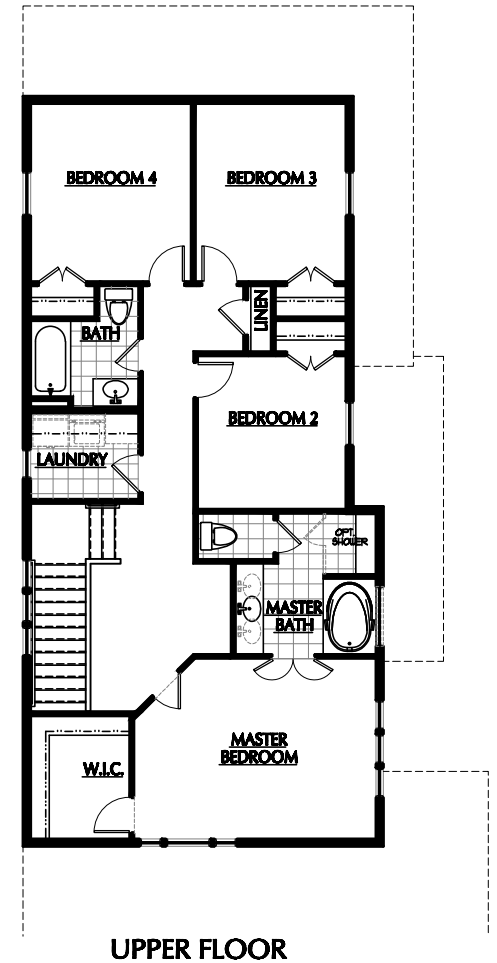

COLORADO A

BEDROOMS: 4
BATHROOMS: 2.5
FINISHED SQ FT: 1,811
TOTAL SQ FT: 2,498

ILLUSTRATIONS ARE THE ARTIST'S RENDERING ONLY AND ARE SUBJECT TO CHANGE WITHOUT NOTICE MEASUREMENTS SHOWN ARE APPROXIMATE.

ACTIVE DATE: