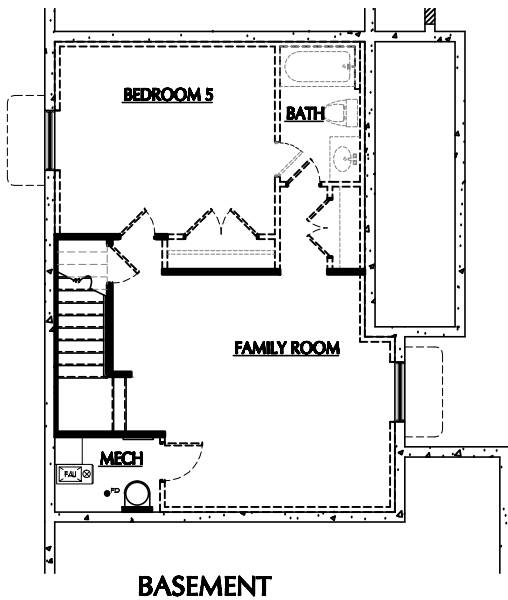

COLORADO A

BEDROOMS: 4
BATHROOMS: 2.5
FINISHED SQ FT: 1,811
TOTAL SQ FT: 2,498

ILLUSTRATIONS ARE THE ARTIST'S RENDERING ONLY AND ARE SUBJECT TO CHANGE WITHOUT NOTICE MEASUREMENTS SHOWN ARE APPROXIMATE.

ACTIVE DATE: