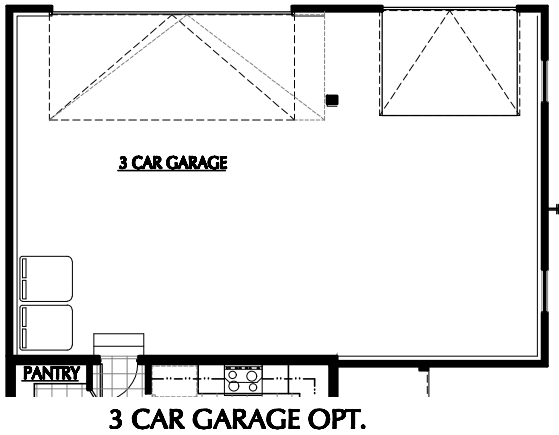

COLORADO A

BEDROOMS: 4
BATHROOMS: 2.5
FINISHED SQ FT: 1,811
TOTAL SQ FT: 2,498

ILLUSTRATIONS ARE THE ARTIST'S RENDERING ONLY AND ARE SUBJECT TO CHANGE WITHOUT NOTICE MEASUREMENTS SHOWN ARE APPROXIMATE.

ACTIVE DATE: