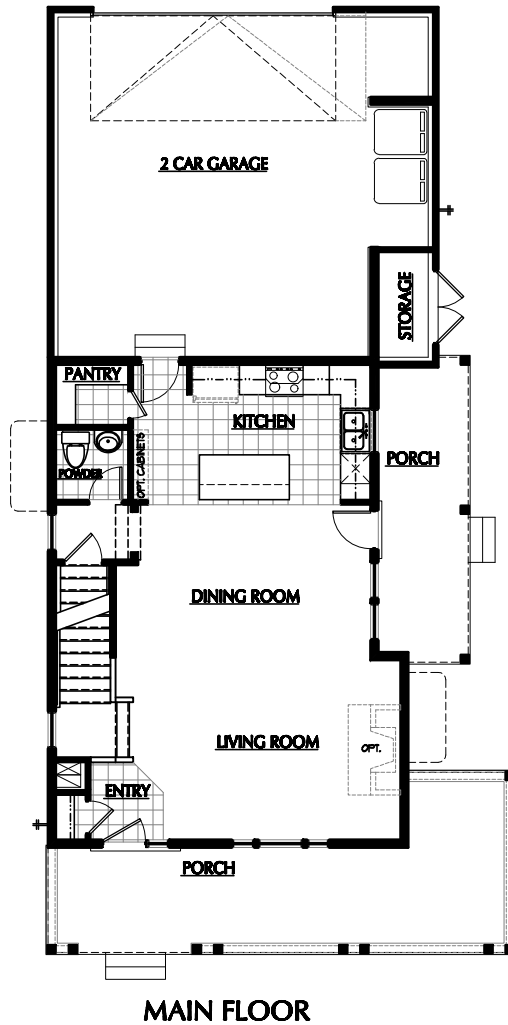

COLORADO A

BEDROOMS: 4
BATHROOMS: 2.5
FINISHED SQ FT: 1,811
TOTAL SQ FT: 2,498

ILLUSTRATIONS ARE THE ARTIST'S RENDERING ONLY AND ARE SUBJECT TO CHANGE WITHOUT NOTICE MEASUREMENTS SHOWN ARE APPROXIMATE.

ACTIVE DATE: